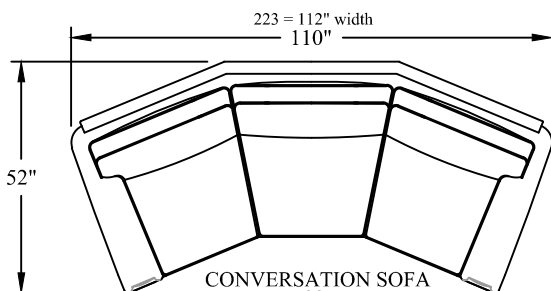

ARMLESS LOVESEAT SLEEPER
-77

ARMLESS LOVESEAT
-78

QUEEN SLEEPER
-79

L.A.F. SOFA
-83

R.A.F. SOFA
-84

L.A.F. SOFA RETURN
-93

R.A.F. SOFA RETURN
-94

SOFA- MEDIUM SCALE
-95

SOFA- LARGE SCALE
-96

OTTOMAN
-OT

CONVERSATION SOFA
-99

RECLINER
3220
3221
3224

NESTING OTTOMAN
-NO

Widths vary depending on arm style. Widths shown apply to the 220, 221, and 224 groups.
Widths for the 223 group are listed above each drawing.