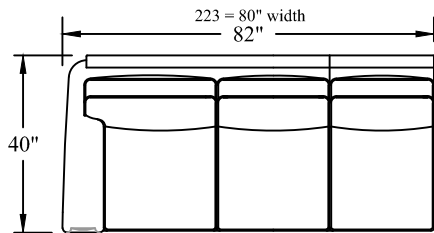

ARMLESS LOVESEAT SLEEPER
-77

ARMLESS LOVESEAT
-78

QUEEN SLEEPER
-79

L.A.F. SOFA
-83

R.A.F. SOFA
-84

L.A.F. SOFA RETURN
-93

R.A.F. SOFA RETURN
-94

SOFA- MEDIUM SCALE
-95

SOFA- LARGE SCALE
-96

OTTOMAN
-OT

CONVERSATION SOFA
-99

RECLINER
3220
3221
3224

NESTING OTTOMAN
-NO

Widths vary depending on arm style. Widths shown apply to the 220, 221, and 224 groups.
Widths for the 223 group are listed above each drawing.