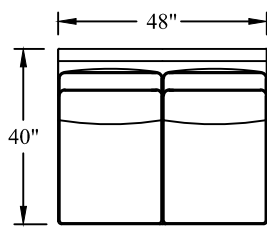

ARMLESS LOVESEAT SLEEPER
-77

ARMLESS LOVESEAT
-78

QUEEN SLEEPER
-79

L.A.F. SOFA
-83

R.A.F. SOFA
-84

L.A.F. SOFA RETURN
-93

R.A.F. SOFA RETURN
-94

SOFA- MEDIUM SCALE
-95

SOFA- LARGE SCALE
-96

OTTOMAN
-OT

CONVERSATION SOFA
-99

RECLINER
3220
3221
3224

NESTING OTTOMAN
-NO

Widths vary depending on arm style. Widths shown apply to the 220, 221, and 224 groups.
Widths for the 223 group are listed above each drawing.