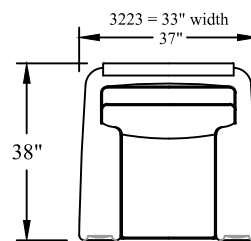

ARMLESS LOVESEAT SLEEPER
-77

ARMLESS LOVESEAT
-78

QUEEN SLEEPER
-79

L.A.F. SOFA
-83

R.A.F. SOFA
-84

L.A.F. SOFA RETURN
-93

R.A.F. SOFA RETURN
-94

SOFA- MEDIUM SCALE
-95

SOFA- LARGE SCALE
-96

OTTOMAN
-OT

CONVERSATION SOFA
-99

RECLINER
3220
3221
3224

NESTING OTTOMAN
-NO

Widths vary depending on arm style. Widths shown apply to the 220, 221, and 224 groups.
Widths for the 223 group are listed above each drawing.