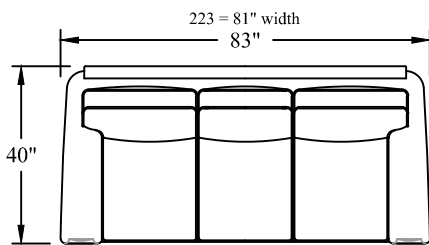

ARMLESS LOVESEAT SLEEPER
-77

ARMLESS LOVESEAT
-78

QUEEN SLEEPER
-79

L.A.F. SOFA
-83

R.A.F. SOFA
-84

L.A.F. SOFA RETURN
-93

R.A.F. SOFA RETURN
-94

SOFA- MEDIUM SCALE
-95

SOFA- LARGE SCALE
-96

OTTOMAN
-OT

CONVERSATION SOFA
-99

RECLINER
3220
3221
3224

NESTING OTTOMAN
-NO

Widths vary depending on arm style. Widths shown apply to the 220, 221, and 224 groups.
Widths for the 223 group are listed above each drawing.