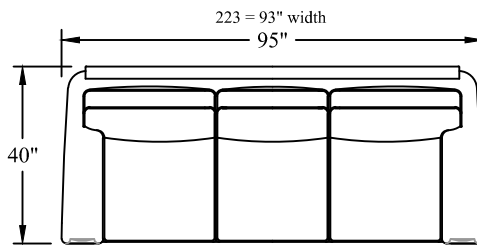

ARMLESS LOVESEAT SLEEPER
-77

ARMLESS LOVESEAT
-78

QUEEN SLEEPER
-79

L.A.F. SOFA
-83

R.A.F. SOFA
-84

L.A.F. SOFA RETURN
-93

R.A.F. SOFA RETURN
-94

SOFA- MEDIUM SCALE
-95

SOFA- LARGE SCALE
-96

OTTOMAN
-OT

CONVERSATION SOFA
-99

RECLINER
3220
3221
3224

NESTING OTTOMAN
-NO

Widths vary depending on arm style. Widths shown apply to the 220, 221, and 224 groups.
Widths for the 223 group are listed above each drawing.