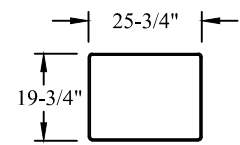

ARMLESS LOVESEAT SLEEPER
-77

ARMLESS LOVESEAT
-78

QUEEN SLEEPER
-79

L.A.F. SOFA
-83

R.A.F. SOFA
-84

L.A.F. SOFA RETURN
-93

R.A.F. SOFA RETURN
-94

SOFA- MEDIUM SCALE
-95

SOFA- LARGE SCALE
-96

OTTOMAN
-OT

CONVERSATION SOFA
-99

RECLINER
3220
3221
3224

NESTING OTTOMAN
-NO

Widths vary depending on arm style. Widths shown apply to the 220, 221, and 224 groups.
Widths for the 223 group are listed above each drawing.