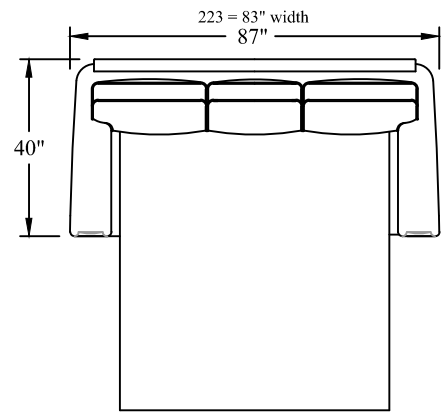

ARMLESS LOVESEAT SLEEPER
-77

ARMLESS LOVESEAT
-78

QUEEN SLEEPER
-79

L.A.F. SOFA
-83

R.A.F. SOFA
-84

L.A.F. SOFA RETURN
-93

R.A.F. SOFA RETURN
-94

SOFA- MEDIUM SCALE
-95

SOFA- LARGE SCALE
-96

OTTOMAN
-OT

CONVERSATION SOFA
-99

RECLINER
3220
3221
3224

NESTING OTTOMAN
-NO

Widths vary depending on arm style. Widths shown apply to the 220, 221, and 224 groups.
Widths for the 223 group are listed above each drawing.