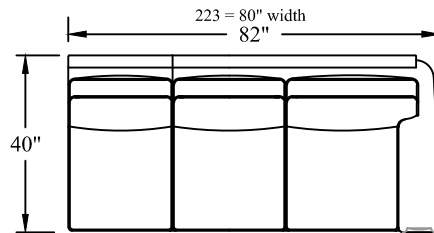

ARMLESS LOVESEAT SLEEPER
-77

ARMLESS LOVESEAT
-78

QUEEN SLEEPER
-79

L.A.F. SOFA
-83

R.A.F. SOFA
-84

L.A.F. SOFA RETURN
-93

R.A.F. SOFA RETURN
-94

SOFA- MEDIUM SCALE
-95

SOFA- LARGE SCALE
-96

OTTOMAN
-OT

CONVERSATION SOFA
-99

RECLINER
3220
3221
3224

NESTING OTTOMAN
-NO

Widths vary depending on arm style. Widths shown apply to the 220, 221, and 224 groups.
Widths for the 223 group are listed above each drawing.