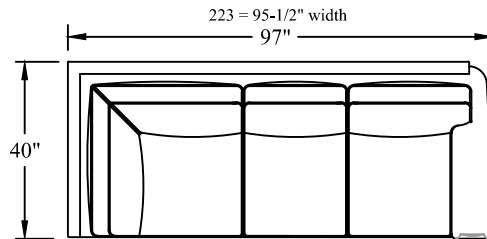

ARMLESS LOVESEAT SLEEPER
-77

ARMLESS LOVESEAT
-78

QUEEN SLEEPER
-79

L.A.F. SOFA
-83

R.A.F. SOFA
-84

L.A.F. SOFA RETURN
-93

R.A.F. SOFA RETURN
-94

SOFA- MEDIUM SCALE
-95

SOFA- LARGE SCALE
-96

OTTOMAN
-OT

CONVERSATION SOFA
-99

RECLINER
3220
3221
3224

NESTING OTTOMAN
-NO

Widths vary depending on arm style. Widths shown apply to the 220, 221, and 224 groups.
Widths for the 223 group are listed above each drawing.