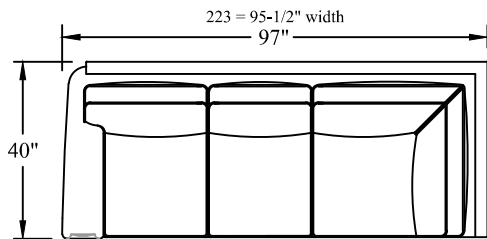

ARMLESS LOVESEAT SLEEPER
-77

ARMLESS LOVESEAT
-78

QUEEN SLEEPER
-79

L.A.F. SOFA
-83

R.A.F. SOFA
-84

L.A.F. SOFA RETURN
-93

R.A.F. SOFA RETURN
-94

SOFA- MEDIUM SCALE
-95

SOFA- LARGE SCALE
-96

OTTOMAN
-OT

CONVERSATION SOFA
-99

RECLINER
3220
3221
3224

NESTING OTTOMAN
-NO

Widths vary depending on arm style. Widths shown apply to the 220, 221, and 224 groups.
Widths for the 223 group are listed above each drawing.