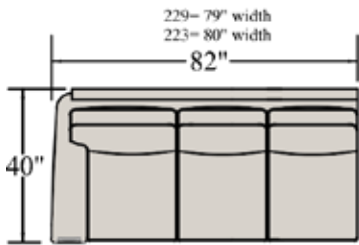

L.A.F. One Arm Sofa
-83