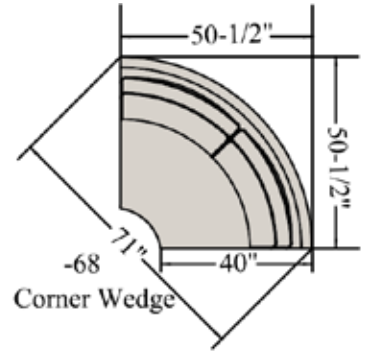

# BY

BRADINGTON-YOUNG

bradington-young.com

Armless Loveseat  
-78

Armless Chair  
-38

Square Corner  
-66

Corner Wedge  
-68

L.A.F. Loveseat  
-57