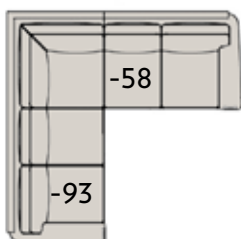

## 7 Select Your Configuration *(see back for options)*

All styles offer multiple configurations. Line drawings and dimensions of the various pieces available in the collection are shown on the back page. The full range of components allow for a wide variety of configurations, thus providing the ability to fit in almost any scale of room. In addition, each style has a large sofa, medium sofa, ottoman, nesting ottoman and a correlating recliner.

# BY

BRADINGTON-YOUNG

bradington-young.com

Armless Loveseat  
-78

Armless Chair  
-38

Square Corner  
-66

Corner Wedge  
-68

L.A.F. Loveseat  
-57