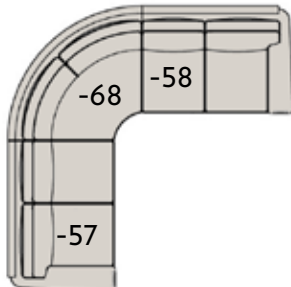

## 7 Select Your Configuration *(see back for options)*

All styles offer multiple configurations. Line drawings and dimensions of the various pieces available in the collection are shown on the back page. The full range of components allow for a wide variety of configurations, thus providing the ability to fit in almost any scale of room. In addition, each style has a large sofa, medium sofa, ottoman, nesting ottoman and a correlating recliner.

# BY

BRADINGTON-YOUNG

bradington-young.com

Armless Loveseat  
-78

Armless Chair  
-38

Square Corner  
-66

Corner Wedge  
-68

L.A.F. Loveseat  
-57