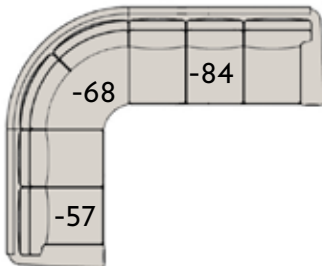

## 7 Select Your Configuration *(see back for options)*

All styles offer multiple configurations. Line drawings and dimensions of the various pieces available in the collection are shown on the back page. The full range of components allow for a wide variety of configurations, thus providing the ability to fit in almost any scale of room. In addition, each style has a large sofa, medium sofa, ottoman, nesting ottoman and a correlating recliner.

# BY

BRADINGTON-YOUNG

bradington-young.com

Armless Loveseat  
-78

Armless Chair  
-38

Square Corner  
-66

Corner Wedge  
-68

L.A.F. Loveseat  
-57