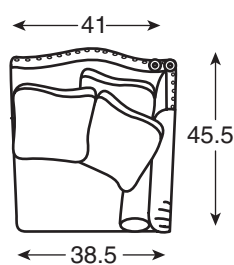

LR-81932LF
RAF Love Seat

Schematics represent product shown in image above.

To view drawings and dimensions of all products available in this sectional series, see page 150.

Template: .25"=1'