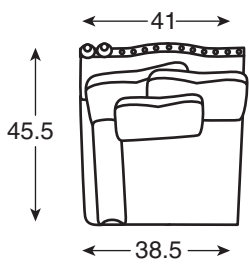

LR-82631
LAF Love Seat