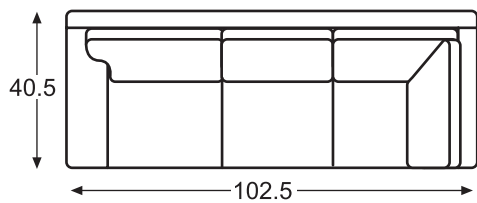

LR-82161
LAF Corner Sofa