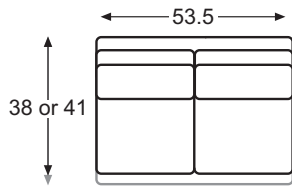

LR-7600-53 RAF Corner Sofa
Overall: W104-107 D38/41 H38
Not available for use with sleeper.

LR-7600-81 LAF Chaise
Overall: W37-40 D66.5/69.5 H38

LR-7600-62 LAF Love Seat
Overall: W64-67 D38/41 H38

LR-7600-82 Armless Love Seat
Overall: W53.5 D38/41 H38