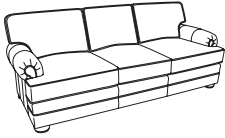

LEATHERSTONE CHECKLIST

1. SELECT YOUR FRAME.

Standard Frames

☐ LR-7600-2
Sofa