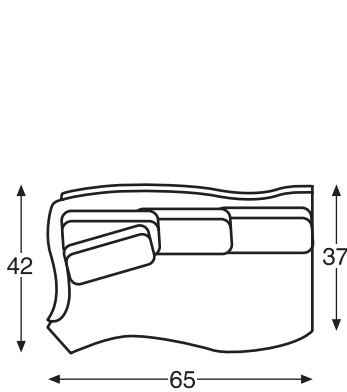

Greatwood Sectional Shown on pages 116-117.

LR-82331 & LR-82331LF
Greatwood LAF Love Seat

Overall: W65 D42 H42.75
Inside: W59.5 D21 H20.25
Seat Ht: 22.5
Arm Ht: 27.5

LR-82315 & LR-82315LF
Greatwood Wedge