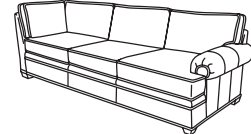

☐ LR-7600-53
RAF Corner Sofa
Not available for use with sleeper.