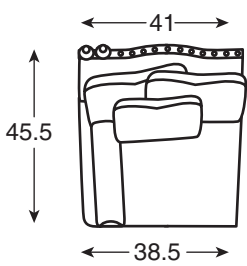

LR-82631LF
LAF Love Seat