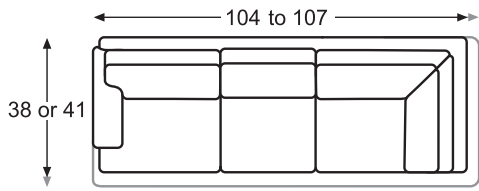

SECTIONAL CHOICES (cont.)

LR-7600-43 LAF Corner Sofa
Overall: W104-107 D38/41 H38
Not available for use with sleeper.