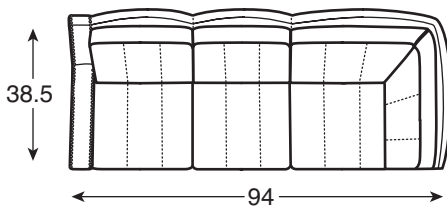

LR-82861
Meridien LAF Corner Sofa

Overall: W94 D38.5 H37.5
Inside: W71.5 D21.5 H17
Seat Ht: 20.5
Arm Ht: 22.5