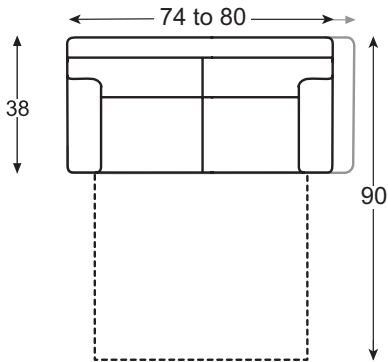

SLEEPER SOFAS

LR-7600-35 Full Sleeper
Overall: W74-80 D38 H38