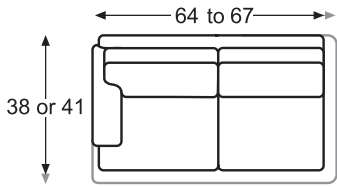

LR-7600-53 RAF Corner Sofa
Overall: W104-107 D38/41 H38
Not available for use with sleeper.

LR-7600-81 LAF Chaise
Overall: W37-40 D66.5/69.5 H38

LR-7600-62 LAF Love Seat
Overall: W64-67 D38/41 H38

LR-7600-82 Armless Love Seat
Overall: W53.5 D38/41 H38