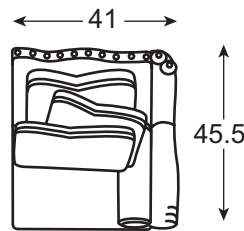

LR-82732 & LR-82732LF
Teton RAF Love Seat

Overall: W41 D45.5 H41
Inside: W29 D20 H20
Seat Ht: 21
Arm Ht: 30