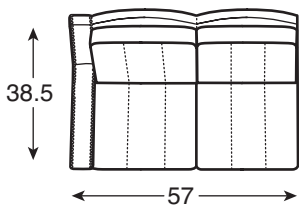

SECTIONAL REFERENCE INDEX

Template: .25"=1'

Meridien Sectional Shown on pages 101, 110-111.

LR-82831
Meridien LAF Love Seat

Overall: W57 D38.5 H37.5
Inside: W51 D21.5 H17
Seat Ht: 20.5
Arm Ht: 22.5

LR-82832
Meridien RAF Love Seat