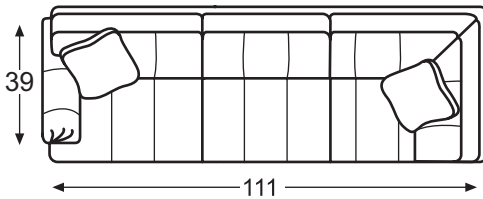

LR-81161
Grande LAF Corner Sofa

Overall: W111 D39 H36
Inside: W83 D23 H16
Seat Ht: 21
Arm Ht: 25