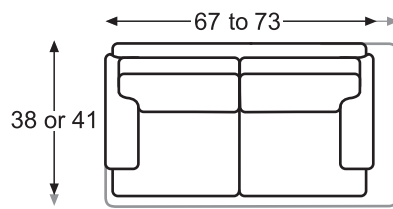

LR-7600-4 Love Seat
Overall: W67-73 D38/41 H38