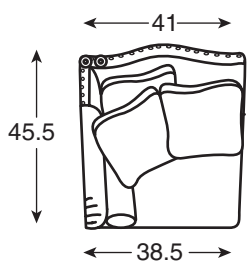

LR-81931LF
LAF Love Seat