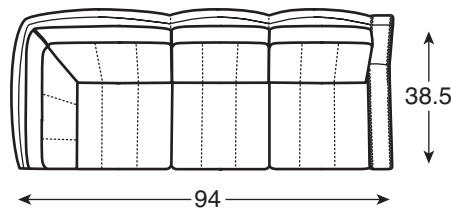

LR-82862
Meridien RAF Corner Sofa

Overall: W94 D38.5 H37.5
Inside: W71.5 D21.5 H17
Seat Ht: 20.5
Arm Ht: 22.5