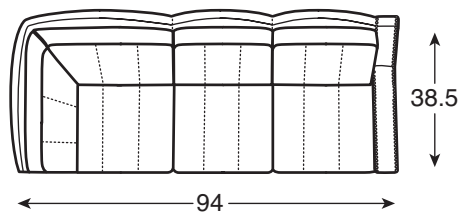

LR-82862
RAF Corner Sofa

Schematics represent product shown in image above.
To view drawings and dimensions of all products available in this sectional series, see page 154.
Template: .25"=1'