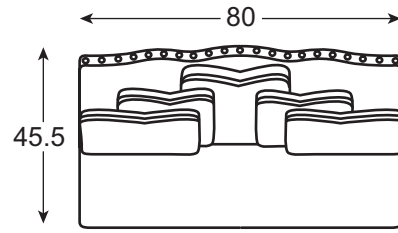

Teton Sectional Shown on pages 122-123.

LR-82721 & LR-82721LF
Teton Armless Love Seat

Overall: W60 D45.5 H44.5
Inside: W60 D20 H23.5
Seat Ht: 21

LR-82725 & LR-82725LF
Teton Corner Chair

Overall: W45.5 D45.5 H41
Inside: W24 D24 H20
Seat Ht: 21