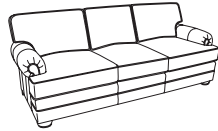

☐ LR-7600-3C
3-Seat Cushion Apt Sofa