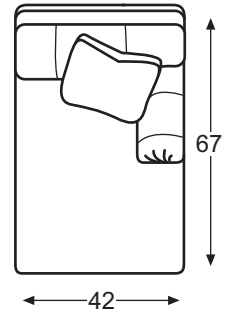

LR-81135
Grande RAF Chaise

Overall: W42 D67 H36
Inside: W31 D58 H18
Seat Ht: 21
Arm Ht: 25