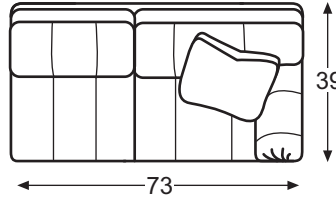

LR-81125
Grande Corner Chair

Overall: W39 D39 H36
Inside: W21 D23 H18
Seat Ht: 21

LR-81131
Grande LAF Love Seat

Overall: W73 D39 H36
Inside: W62 D23 H18
Seat Ht: 21
Arm Ht: 25

LR-81132
Grande RAF Love Seat