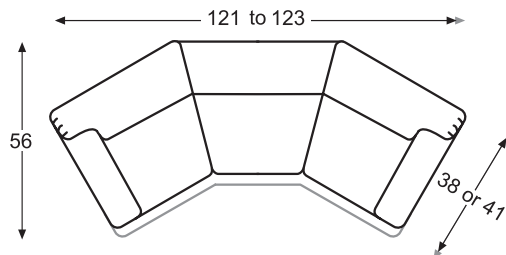

LR-7600-W Wedge Sofa
Overall: W121-123 D38/41 H38
Wall Space 56"