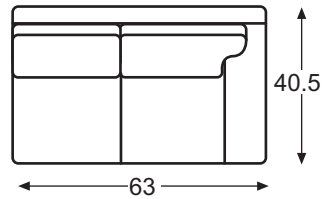

LR-82132
RAF Love Seat

Schematics represent product shown in image above.
To view drawings and dimensions of all products available in this sectional series, see page 152.
Template: .25"=1'