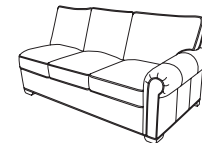

☐ LR-7600-76SR
RAF Queen Sleeper