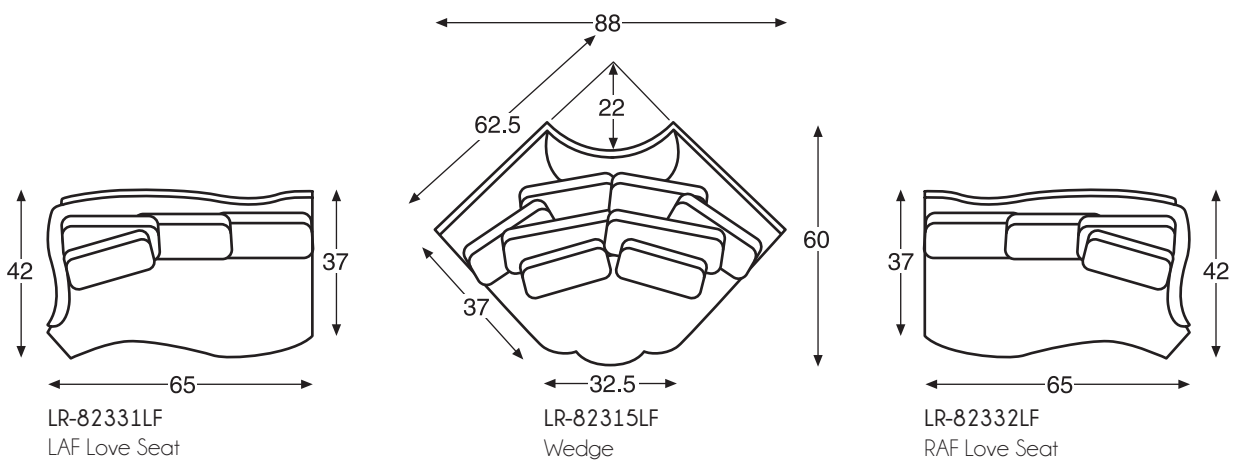

Schematics represent product shown in image above.
To view drawings and dimensions of all products available in this sectional series, see page 152.
Template: .25"=1'