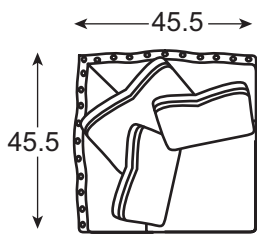

LR-82615LF Highlander Large Wedge

Overall: W80.5 D45.5 H44.5
 Inside: W69 D20 H23.5
 Seat Ht: 21

LR-82632LF Highlander RAF Love Seat

Overall: W41 D45.5 H41
 Inside: W23 D20 H20
 Seat Ht: 21
 Arm Ht: 30

LR-82741LF
LAF Sofa