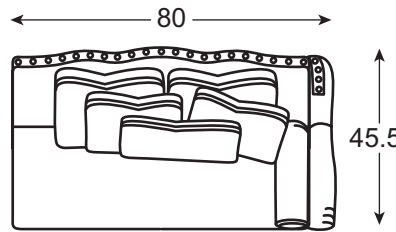

LR-82742 & LR-82742LF
Teton RAF Sofa

Overall: W80 D45.5 H44.5
Inside: W68 D20 H23.5
Seat Ht: 21
Arm Ht: 30