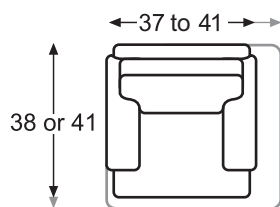

LR-7600-8 Swivel Chair
Overall: W37-41 D38/41 H38