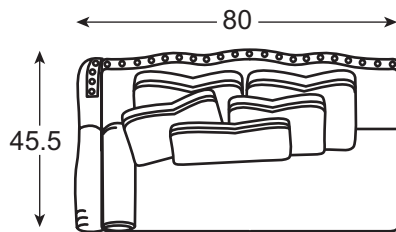

LR-82741 & LR-82741LF
Teton LAF Sofa

Overall: W80 D45.5 H44.5
Inside: W68 D20 H23.5
Seat Ht: 21
Arm Ht: 30