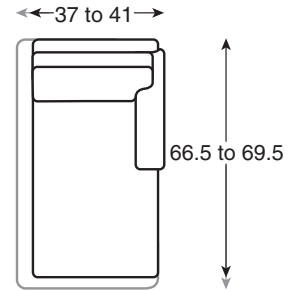

LR-7600-91 RAF Chaise
Overall: W37-40 D66.5/69.5 H38