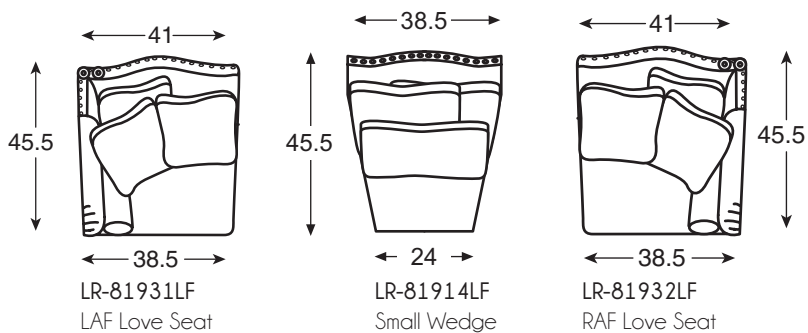

Schematics represent product shown in image above.

To view drawings and dimensions of all products available in this sectional series, see page 150.

Template: .25"=1'