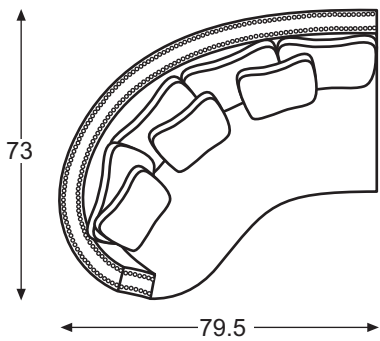

LR-82231LF
LAF Love Seat