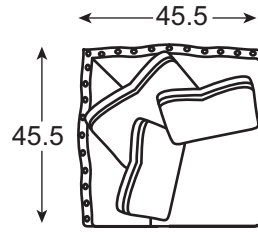

LR-82725 & LR-82725LF
Teton Corner Chair

Overall: W45.5 D45.5 H41
Inside: W24 D24 H20
Seat Ht: 21