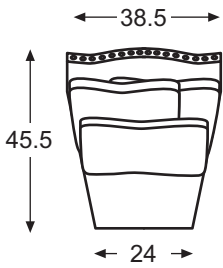

SECTIONAL REFERENCE INDEX

Template: .25"=1'

Broadwater Sectional Shown on pages 112-115.

LR-81914 & LR-81914LF
Broadwater Small Wedge

Overall: W38.5 D45.5 H43.5
Inside: W27.5 D20 H22.5
Seat Ht: 21