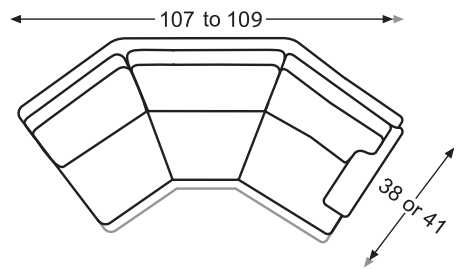

LR-7600-2 Sofa
Overall: W92-98 D38/41 H38

LR-7600-W Wedge Sofa
Overall: W121-123 D38/41 H38
Wall Space 56"

SECTIONAL CHOICES

LR-7600-33 LAF Hex
Overall: W107-109 D38/41 H38

LR-7600-34 RAF Hex
Overall: W107-109 D38/41 H38