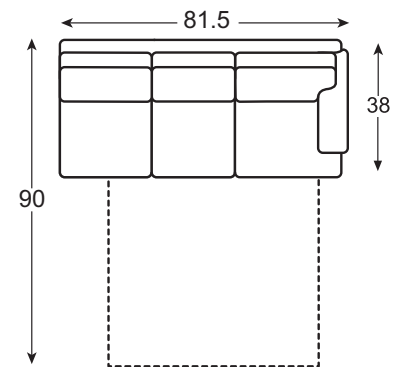

LR-7600-76SR RAF Queen Sleeper
Overall: W77.5-80.5 D38 H38

Outside width determined by arm selection. Inside dimensions will vary by size and options chosen. See price list for details.

Sleeper sofa and sleeper sectional pieces available in 38" depth only.