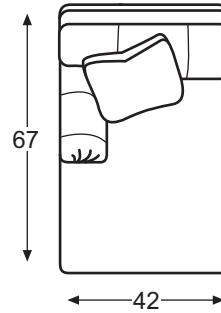

LR-81134
Grande LAF Chaise

Overall: W42 D67 H36
Inside: W31 D58 H18
Seat Ht: 21
Arm Ht: 25