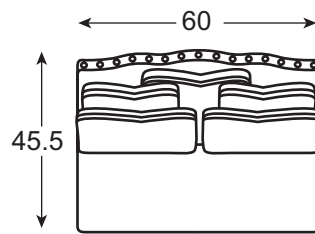

LR-82721LF
Armless Love Seat