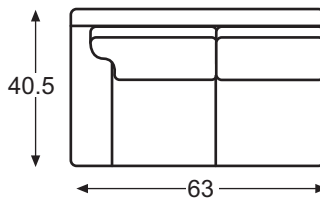

LR-82121
Hampton Armless Love Seat

LR-82131
Hampton LAF Love Seat

Overall: W63 D40.5 H38
Inside: W55 D24 H16.25
Seat Ht: 21.75
Arm Ht: 24.5