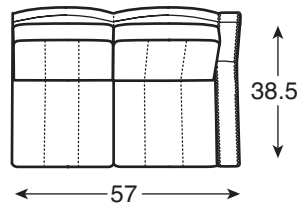

SECTIONAL REFERENCE INDEX

Template: .25"=1'

Meridien Sectional Shown on pages 101, 110-111.

LR-82831
Meridien LAF Love Seat

Overall: W57 D38.5 H37.5
Inside: W51 D21.5 H17
Seat Ht: 20.5
Arm Ht: 22.5

LR-82832
Meridien RAF Love Seat