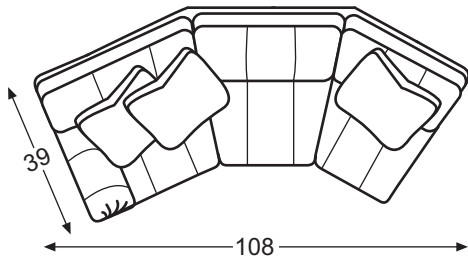

Grande Sectional (cont.) Shown on pages 102-103.

LR-81116
Grande LAF Hex

Overall: W108 D39 H36
Inside: W80 D23 H18
Seat Ht: 21
Arm Ht: 25