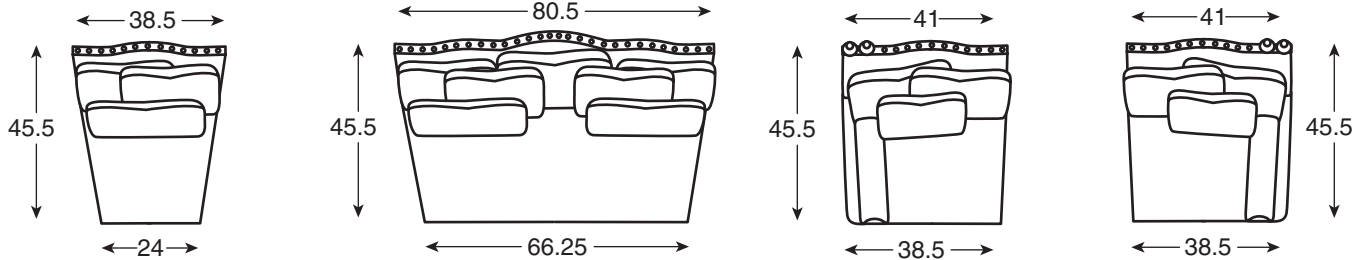

Highlander Sectional Shown on pages 118-121.

LR-82614 & LR-82614LF
Highlander Small Wedge

Overall: W38.5 D45.5 H43.5
Inside: W27.5 D20 H22.5
Seat Ht: 21

LR-82615 & LR-82615LF
Highlander Large Wedge

Overall: W80.5 D45.5 H44.5
Inside: W69 D20 H23.5
Seat Ht: 21

LR-82631 & LR-82631LF
Highlander LAF Love Seat

Overall: W41 D45.5 H41
Inside: W23 D20 H20
Seat Ht: 21
Arm Ht: 30

LR-82632 & LR-82632LF
Highlander RAF Love Seat

Overall: W41 D45.5 H41
Inside: W23 D20 H20
Seat Ht: 21
Arm Ht: 30