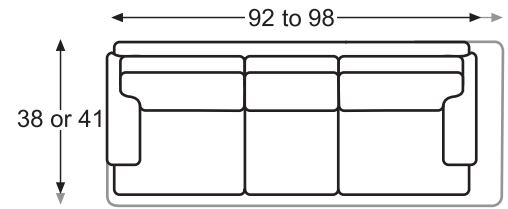

LR-7600-12 Ottoman
Overall: W35 D28 H20

LR-7600-3 2-Seat Cushion Apt Sofa
Overall: W83-89 D38/41 H38

LR-7600-3C 3-Seat Cushion Apt Sofa
Overall: W83-89 D38/41 H38

LR-7600-4 Love Seat
Overall: W67-73 D38/41 H38