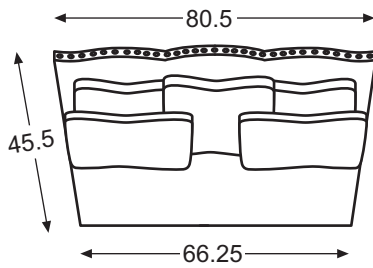

#42B
7/8" Outdoor
Faceted Old Gold

SECTIONAL REFERENCE INDEX

Template: .25"=1'

Broadwater Sectional Shown on pages 112-115.

LR-81914 & LR-81914LF
Broadwater Small Wedge

Overall: W38.5 D45.5 H43.5
Inside: W27.5 D20 H22.5
Seat Ht: 21