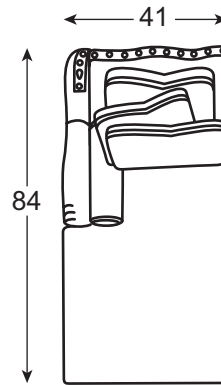

LR-82734 & LR-82734LF
Teton LAF Chaise

Overall: W41 D84 H41
Inside: W29 D58.5 H20
Seat Ht: 21
Arm Ht: 30