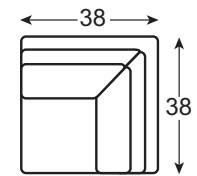

LR-7600-21SL Corner Chair
Overall: W38 D38 H38