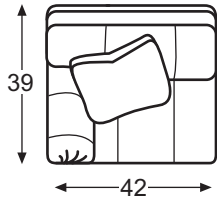

LR-81732
Camden RAF Hex

Overall: W76 D42 H35
Inside: W80 D23.5 H15.25
Seat Ht: 19.75
Arm Ht: 25

Grande Sectional Shown on pages 102-103.

LR-81110
Grande Armless Chair

Overall: W31 D39 H36
Inside: W31 D23 H18
Seat Ht: 21