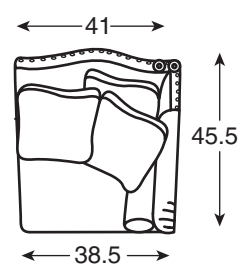

LR-81932 & LR-81932LF
Broadwater RAF Love Seat

Overall: W41 D45.5 H41
Inside: W23 D20 H20
Seat Ht: 21
Arm Ht: 30

Camden Sectional Shown on pages 104-105.