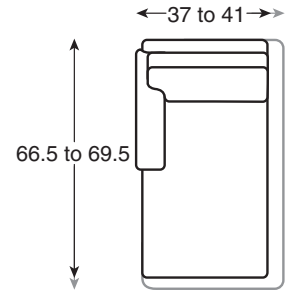

LR-7600-53 RAF Corner Sofa
Overall: W104-107 D38/41 H38
Not available for use with sleeper.

LR-7600-81 LAF Chaise
Overall: W37-40 D66.5/69.5 H38

LR-7600-62 LAF Love Seat
Overall: W64-67 D38/41 H38

LR-7600-82 Armless Love Seat
Overall: W53.5 D38/41 H38