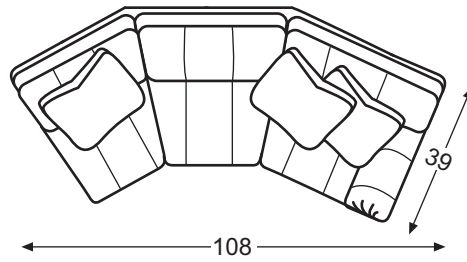

LR-81117
Grande RAF Hex

Overall: W108 D39 H36
Inside: W80 D23 H18
Seat Ht: 21
Arm Ht: 25

Overall: W39 D39 H36
Inside: W21 D23 H18
Seat Ht: 21