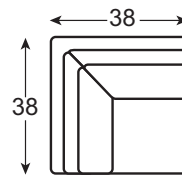

LR-7600-21SR Corner Chair
Overall: W38 D38 H38