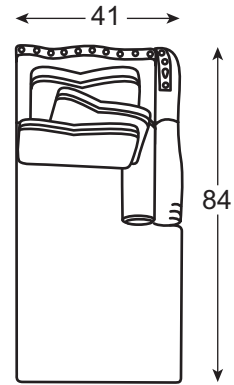

LR-82735 & LR-82735LF
Teton RAF Chaise

Overall: W41 D84 H41
Inside: W29 D58.5 H20
Seat Ht: 21
Arm Ht: 30