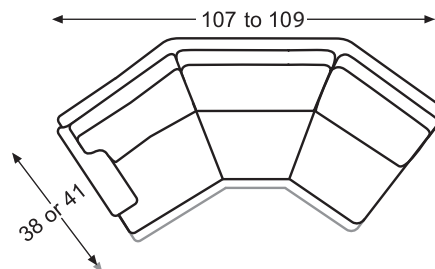

SECTIONAL CHOICES

LR-7600-33 LAF Hex
Overall: W107-109 D38/41 H38