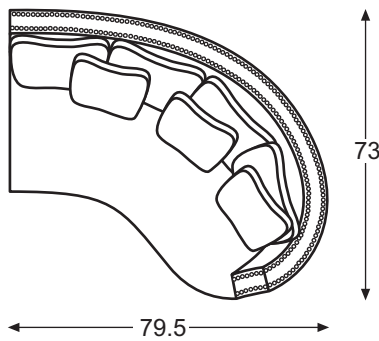

LR-82232LF
RAF Love Seat

Schematics represent product shown in image above.
To view drawings and dimensions of all products available in this sectional series, see page 153.
Template: .25"=1'