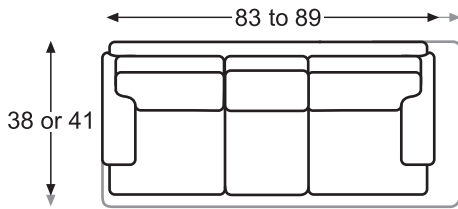

LR-7600-3C 3-Seat Cushion Apt Sofa
Overall: W83-89 D38/41 H38