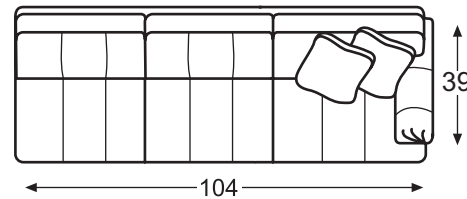

LR-81142
Grande RAF Sofa

Overall: W104 D39 H36
Inside: W93 D23 H16
Seat Ht: 21
Arm Ht: 25