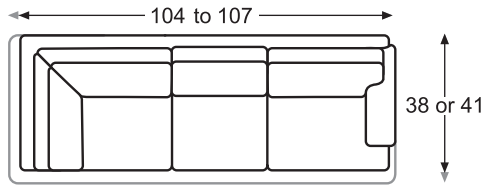

LR-7600-53 RAF Corner Sofa
Overall: W104-107 D38/41 H38
Not available for use with sleeper.

LR-7600-81 LAF Chaise
Overall: W37-40 D66.5/69.5 H38

LR-7600-62 LAF Love Seat
Overall: W64-67 D38/41 H38

LR-7600-82 Armless Love Seat
Overall: W53.5 D38/41 H38