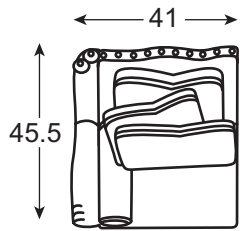

LR-82731 & LR-82731LF
Teton LAF Love Seat

Overall: W41 D45.5 H41
Inside: W29 D20 H20
Seat Ht: 21
Arm Ht: 30