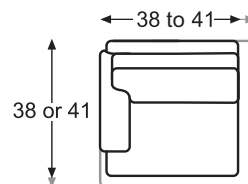

LR-7600-41 LAF Chair
Overall: W38-41 D38/41 H38