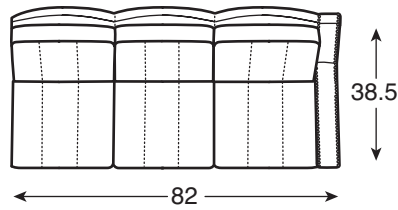

LR-82842
Meridien RAF Sofa

Overall: W82 D38.5 H37.5
Inside: W76 D21.5 H17
Seat Ht: 20.5
Arm Ht: 22.5