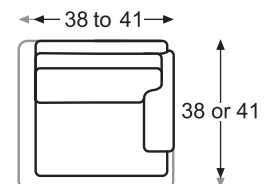

LR-7600-51 RAF Chair
Overall: W38-41 D38/41 H38