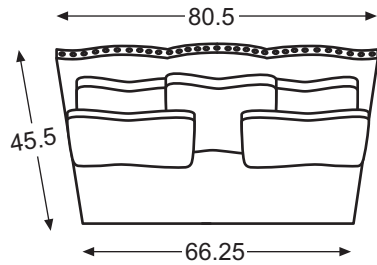

LR-81915LF
Large Wedge