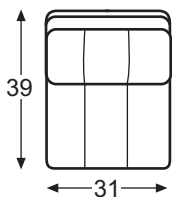

LR-81732
Camden RAF Hex

Overall: W76 D42 H35
Inside: W80 D23.5 H15.25
Seat Ht: 19.75
Arm Ht: 25

Grande Sectional Shown on pages 102-103.

LR-81110
Grande Armless Chair

Overall: W31 D39 H36
Inside: W31 D23 H18
Seat Ht: 21