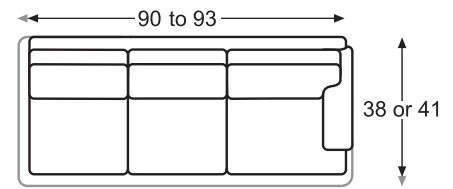

LR-7600-52 RAF Sofa
Overall: W90-93 D38/41 H38

Not available for use with sleeper.