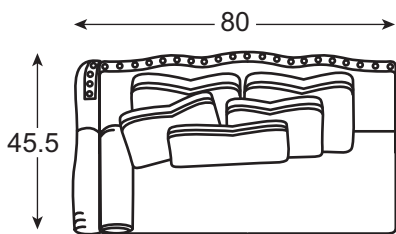

LR-82741LF
LAF Sofa