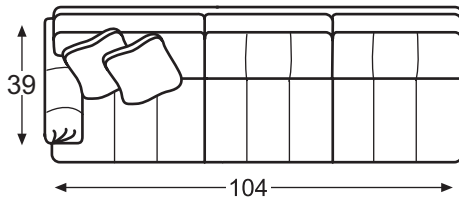

Overall: W73 D39 H36
Inside: W62 D23 H18
Seat Ht: 21
Arm Ht: 25

LR-81134
Grande LAF Chaise

Overall: W42 D67 H36
Inside: W31 D58 H18
Seat Ht: 21
Arm Ht: 25

LR-81135
Grande RAF Chaise

Overall: W42 D67 H36
Inside: W31 D58 H18
Seat Ht: 21
Arm Ht: 25