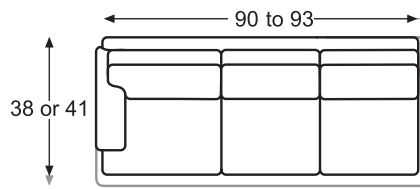

LR-7600-42 LAF Sofa
Overall: W90-93 D38/41 H38