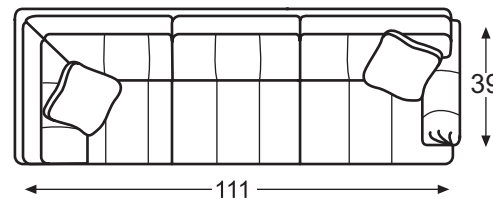

LR-81162
Grande RAF Corner Sofa

Overall: W111 D39 H36
Inside: W83 D23 H16
Seat Ht: 21
Arm Ht: 25