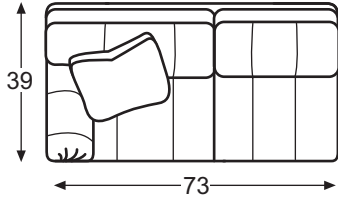

LR-81125
Grande Corner Chair

Overall: W39 D39 H36
Inside: W21 D23 H18
Seat Ht: 21

LR-81131
Grande LAF Love Seat

Overall: W73 D39 H36
Inside: W62 D23 H18
Seat Ht: 21
Arm Ht: 25

LR-81132
Grande RAF Love Seat