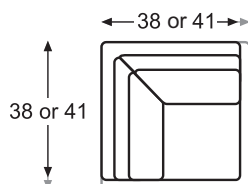

LR-7600-32 Wedge
Overall: W67 D38/41 H38
Wall Space 50"

LR-7600-42 LAF Sofa
Overall: W90-93 D38/41 H38

LR-7600-52 RAF Sofa
Overall: W90-93 D38/41 H38

Not available for use with sleeper.

LR-7600-11 Armless Chair
Overall: W27 D38/41 H38