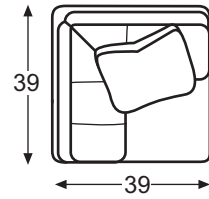

LR-81125
Grande Corner Chair

Overall: W39 D39 H36
Inside: W21 D23 H18
Seat Ht: 21

LR-81131
Grande LAF Love Seat

Overall: W73 D39 H36
Inside: W62 D23 H18
Seat Ht: 21
Arm Ht: 25

LR-81132
Grande RAF Love Seat