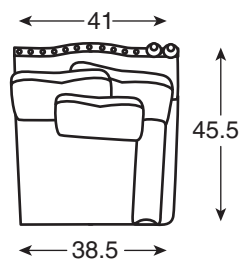

Shown left to right:

LR-82331LF LAF Love Seat
 LR-82332LF RAF Love Seat

LR-82631
LAF Love Seat

LR-82615
Large Wedge

LR-82632
RAF Love Seat

Schematics represent product shown in image above.

To view drawings and dimensions of all products available in this sectional series, see page 153.