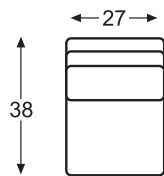

SLEEPER SECTIONAL CHOICES

LR-7600-11S Armless
Chair for Sleeper
Overall: W27 D38 H38