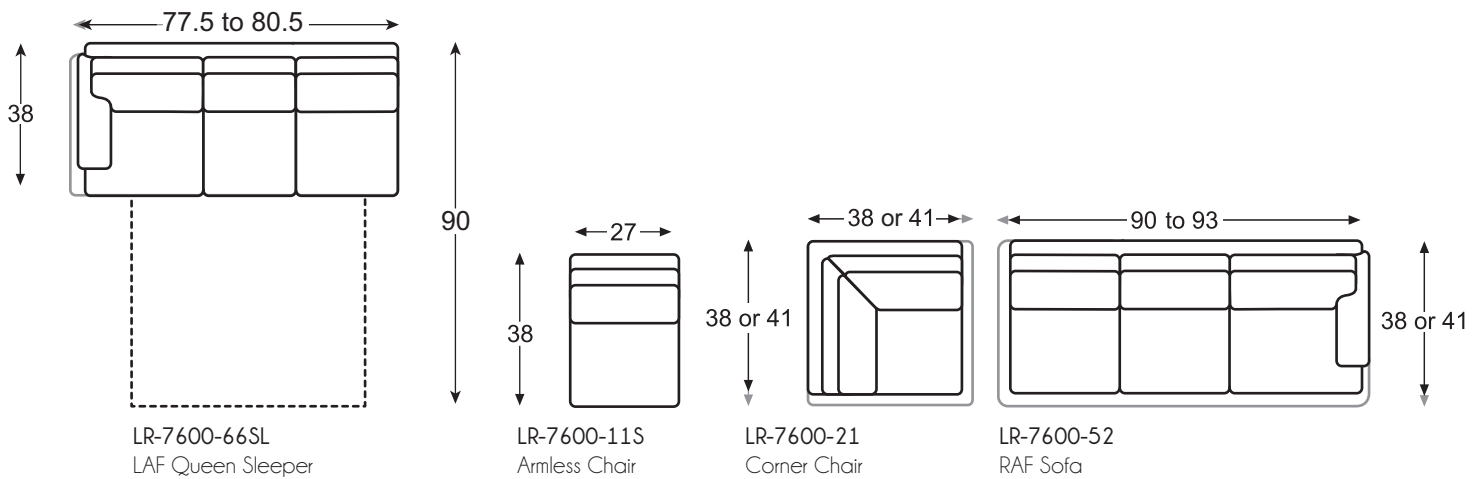

Schematics represent product shown in image above.
To view drawings and dimensions of all products available in this sectional series, see pages 138-139.
Template: .25"=1'