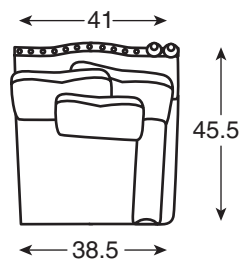

**LR-82632
Highlander RAF Love Seat**

Overall: W41 D45.5 H41
 Inside: W23 D20 H20
 Seat Ht: 21
 Arm Ht: 30

LR-82631LF
LAF Love Seat

LR-82615LF
Large Wedge

LR-82632LF
RAF Love Seat

Schematics represent product shown in image above.