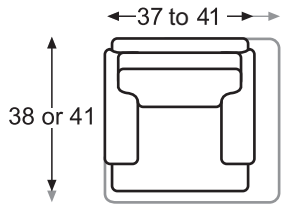

CREATING YOUR LEATHERSTONE

All Leatherstone sofa frames, except for sleeper sofas and sleeper sectional pieces, come in a standard depth of 38" or 41".

You have your choice of frame configurations and depth options.

Keep in mind that certain arm choices may change the width of the piece you are creating.

1. SELECT YOUR FRAME

LR-7600-6 Chair
Overall: W37-41 D38/41 H38