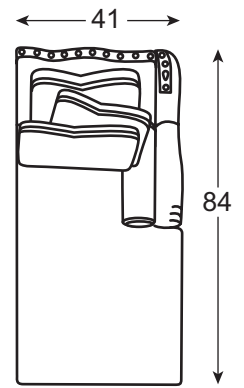

LR-82735LF
RAF Chaise

Schematics represent product shown in image above.

To view drawings and dimensions of all products available in this sectional series, see page 155.

Template: .25"=1'