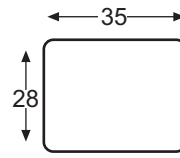

Keep in mind that certain arm choices may change the width of the piece you are creating.

1. SELECT YOUR FRAME

LR-7600-6 Chair
Overall: W37-41 D38/41 H38

LR-7600-8 Swivel Chair
Overall: W37-41 D38/41 H38