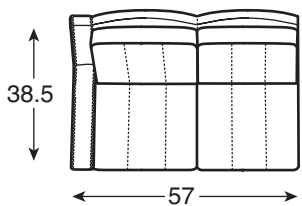

LR-82831
LAF Love Seat