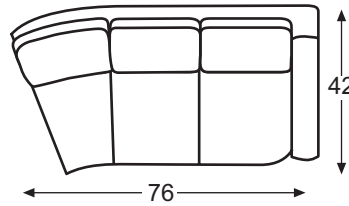

LR-81732
Camden RAF Hex

Overall: W76 D42 H35
Inside: W80 D23.5 H15.25
Seat Ht: 19.75
Arm Ht: 25

Grande Sectional Shown on pages 102-103.

LR-81110
Grande Armless Chair

Overall: W31 D39 H36
Inside: W31 D23 H18
Seat Ht: 21