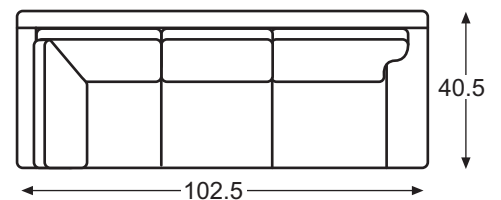

LR-82162
Hampton RAF Corner Sofa

Overall: W102.5 D40.5 H38
Inside: W78 D24 H16.25
Seat Ht: 21.75
Arm Ht: 24.5