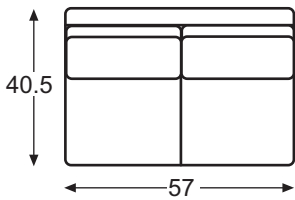

LR-82121
Hampton Armless Love Seat

Overall: W57 D40.5 H38
Inside: W57 D24 H16.25
Seat Ht: 21.75