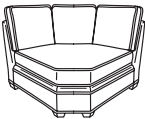

☐ LR-7600-32
Wedge
Not available for use with sleeper.