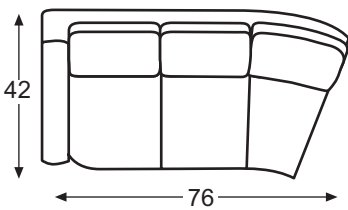

LR-81131 Grande LAF Love Seat

Overall: W73 D39 H36
 Inside: W62 D23 H18
 Seat Ht: 21
 Arm Ht: 25

LR-81115 Grande Wedge

Overall: W79 D39 H36
 Inside: W46 D23 H18
 Seat Ht: 21

LR-81132 Grande RAF Love Seat

Overall: W73 D39 H36
 Inside: W62 D23 H18
 Seat Ht: 21
 Arm Ht: 25