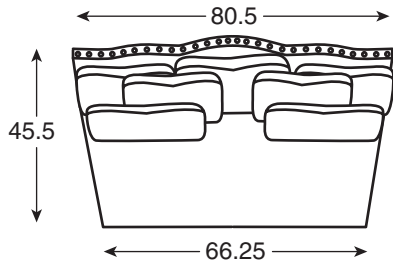

LR-82615
Large Wedge