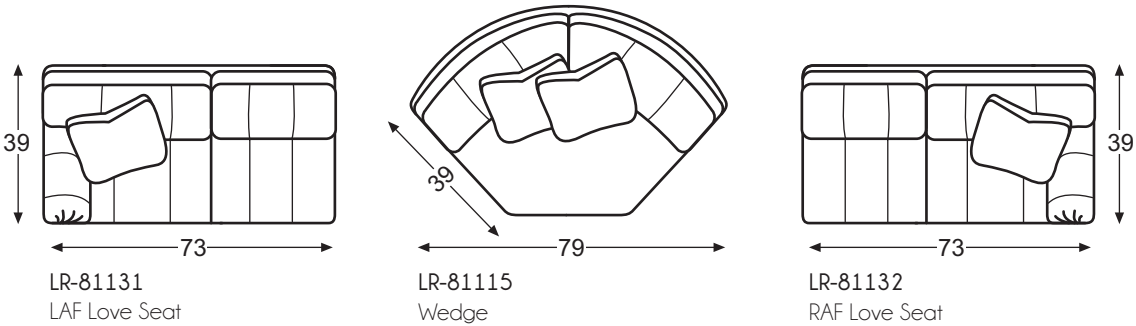

Schematics represent product shown in image above.
To view drawings and dimensions of all products available in this sectional series, see pages 150-151.
Template: .25"=1'