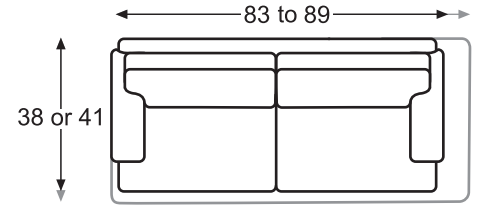

LR-7600-12 Ottoman
Overall: W35 D28 H20

LR-7600-3 2-Seat Cushion Apt Sofa
Overall: W83-89 D38/41 H38