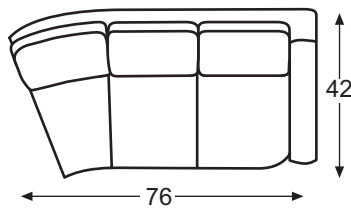

LR-81732
RAF Hex

Schematics represent product shown in image above.
To view drawings and dimensions of all products available in this sectional series, see page 150.
Template: .25"=1'