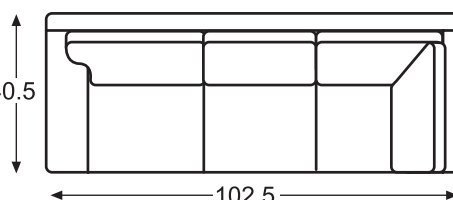

LR-82161
Hampton LAF Corner Sofa

Overall: W102.5 D40.5 H38
Inside: W78 D24 H16.25
Seat Ht: 21.75
Arm Ht: 24.5