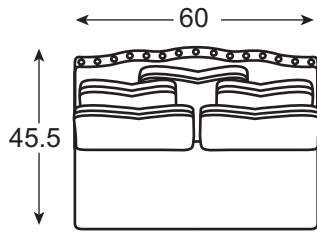

Teton Sectional Shown on pages 122-123.

LR-82721 & LR-82721LF
Teton Armless Love Seat

Overall: W60 D45.5 H44.5
Inside: W60 D20 H23.5
Seat Ht: 21