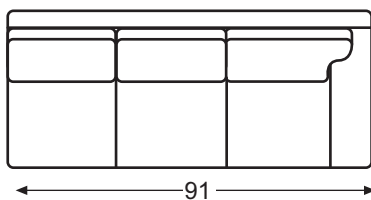

LR-82142
Hampton RAF Sofa

Overall: W91 D40.5 H38
Inside: W83 D24 H16.25
Seat Ht: 21.75
Arm Ht: 24.5