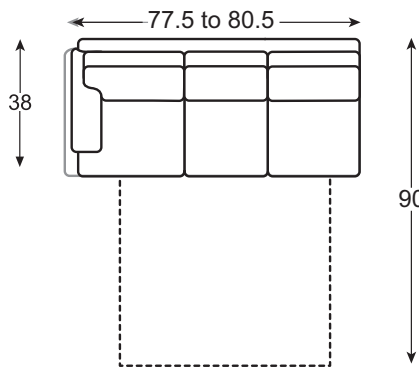

SLEEPER SECTIONAL CHOICES

LR-7600-11S Armless
Chair for Sleeper
Overall: W27 D38 H38

LR-7600-21SR Corner Chair
Overall: W38 D38 H38

LR-7600-21SL Corner Chair
Overall: W38 D38 H38

LR-7600-66SL LAF Queen Sleeper
Overall: W77.5-80.5 D38 H38