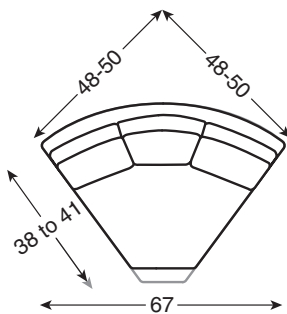

LR-7600-2 Sofa
Overall: W92-98 D38/41 H38

LR-7600-W Wedge Sofa
Overall: W121-123 D38/41 H38
Wall Space 56"

SECTIONAL CHOICES

LR-7600-33 LAF Hex
Overall: W107-109 D38/41 H38

LR-7600-34 RAF Hex
Overall: W107-109 D38/41 H38