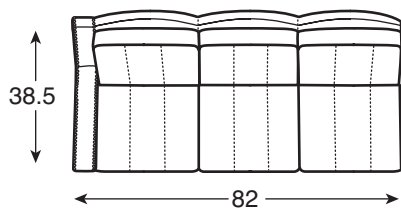

LR-82841
Meridien LAF Sofa

Overall: W82 D38.5 H37.5
Inside: W76 D21.5 H17
Seat Ht: 20.5
Arm Ht: 22.5