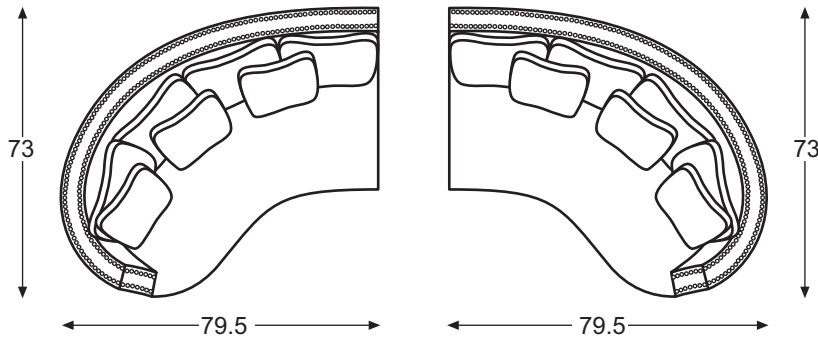

Harbor Sectional Shown on pages 108-109.

LR-82231 & LR-82231LF
Harbor LAF Love Seat

Overall: W79.5 D73 H37
Inside: W68 D22.5 H16
Seat Ht: 21
Arm Ht: 25

LR-82232 & LR-82232LF
Harbor RAF Love Seat

Overall: W79.5 D73 H37
Inside: W68 D22.5 H16
Seat Ht: 21
Arm Ht: 25