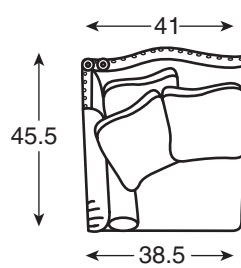

LR-81931 & LR-81931LF
Broadwater LAF Love Seat

Overall: W41 D45.5 H41
Inside: W23 D20 H20
Seat Ht: 21
Arm Ht: 30