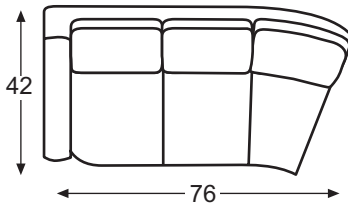

LR-81731
Camden LAF Hex

Overall: W76 D42 H35
Inside: W80 D23.5 H15.25
Seat Ht: 19.75
Arm Ht: 25