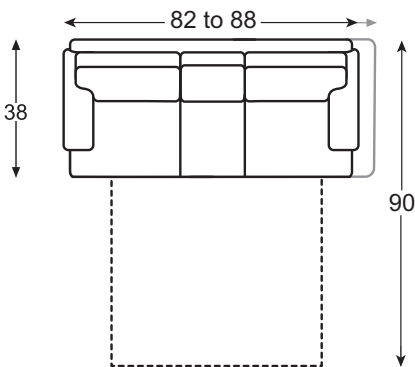

LR-7600-72 RAF Love Seat
Overall: W64-67 D38/41 H38

LR-7600-91 RAF Chaise
Overall: W37-40 D66.5/69.5 H38

SLEEPER SOFAS

LR-7600-35 Full Sleeper
Overall: W74-80 D38 H38

LR-7600-45 Queen Sleeper
Overall: W82-88 D38 H38