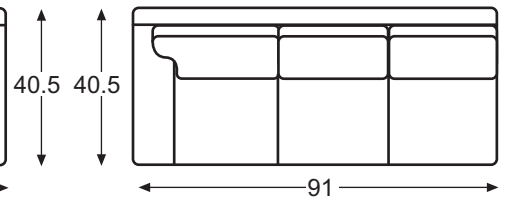

LR-82132
Hampton RAF Love Seat

LR-82141
Hampton LAF Sofa

Overall: W91 D40.5 H38
Inside: W83 D24 H16.25
Seat Ht: 21.75
Arm Ht: 24.5