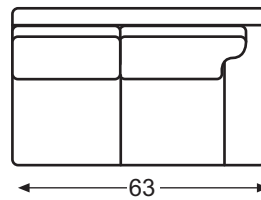

LR-82132
Hampton RAF Love Seat

Overall: W63 D40.5 H38
Inside: W55 D24 H16.25
Seat Ht: 21.75
Arm Ht: 24.5