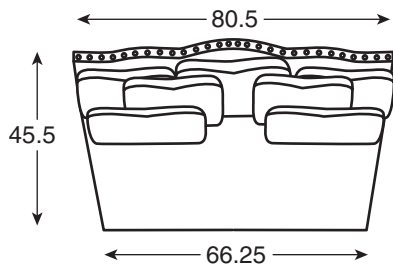

LR-82615LF
Large Wedge