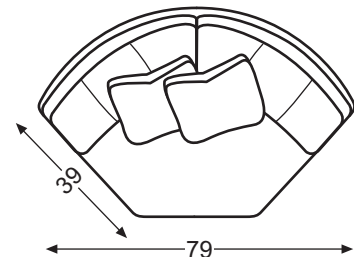

LR-81115
Grande Wedge

Overall: W79 D39 H36
Inside: W46 D23 H18
Seat Ht: 21