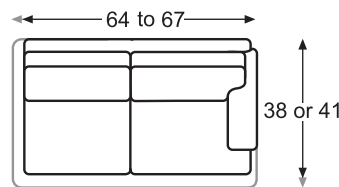

LR-7600-53 RAF Corner Sofa
Overall: W104-107 D38/41 H38
Not available for use with sleeper.

LR-7600-81 LAF Chaise
Overall: W37-40 D66.5/69.5 H38

LR-7600-62 LAF Love Seat
Overall: W64-67 D38/41 H38

LR-7600-82 Armless Love Seat
Overall: W53.5 D38/41 H38