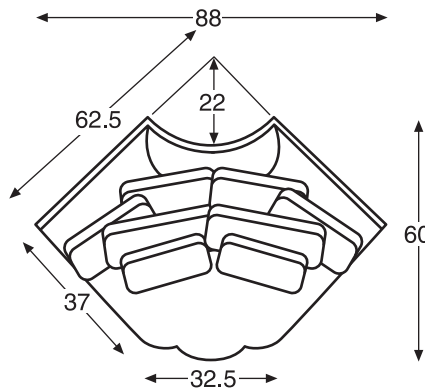

Greatwood Sectional Shown on pages 116-117.

LR-82331 & LR-82331LF
Greatwood LAF Love Seat

Overall: W65 D42 H42.75
Inside: W59.5 D21 H20.25
Seat Ht: 22.5
Arm Ht: 27.5

LR-82315 & LR-82315LF
Greatwood Wedge