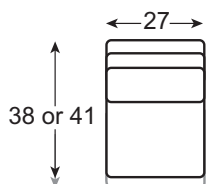

LR-7600-32 Wedge
Overall: W67 D38/41 H38
Wall Space 50"

LR-7600-42 LAF Sofa
Overall: W90-93 D38/41 H38

LR-7600-52 RAF Sofa
Overall: W90-93 D38/41 H38

Not available for use with sleeper.

LR-7600-11 Armless Chair
Overall: W27 D38/41 H38