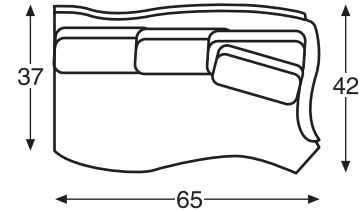

LR-82332 & LR-82332LF
Greatwood RAF Love Seat

Overall: W65 D42 H42.75
Inside: W59.5 D21 H20.25
Seat Ht: 22.5
Arm Ht: 27.5

Hampton Sectional Shown on pages 106-107.