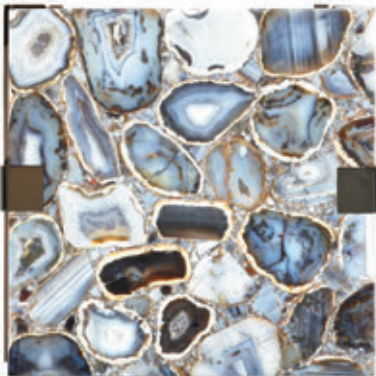

69A-612-11
AGATE TOP