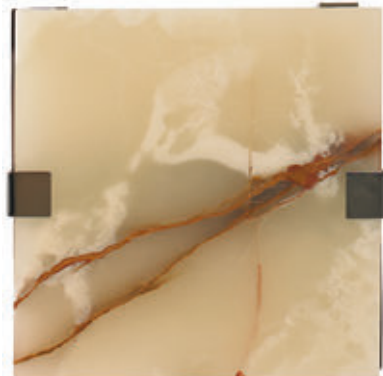

69A-612-8 TEXTURED  
SLATE TOP

69A-612-7 BAOTOU MARTINI TABLE  
WITH ONYX TOP

Jade Green Onyx top.  
Black nickel plated metal base.  
W 14.75 in. D 14 in. H 26.5 in.

69A-612-11  
AGATE TOP

69A-612-7  
ONYX TOP