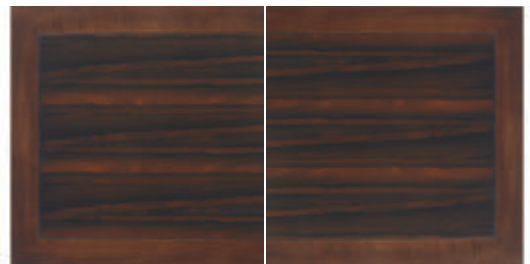

699-606 FUSHUN BUNCHING COCKTAIL TABLE

Maple solids and Zircote veneer.

W 21 in. D 21 in. H 19.25 in.

Shown in: Sable (as a pair)