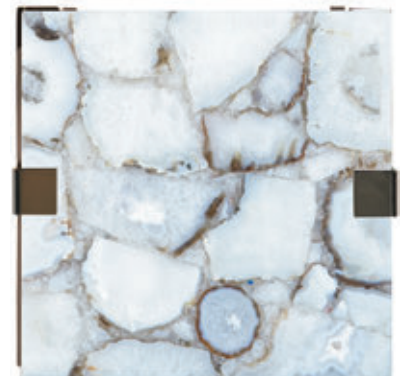

69A-612-8 TEXTURED  
SLATE TOP

69A-612-7 BAOTOU MARTINI TABLE  
WITH ONYX TOP

Jade Green Onyx top.  
Black nickel plated metal base.  
W 14.75 in. D 14 in. H 26.5 in.

69A-612-11  
AGATE TOP

69A-612-7  
ONYX TOP