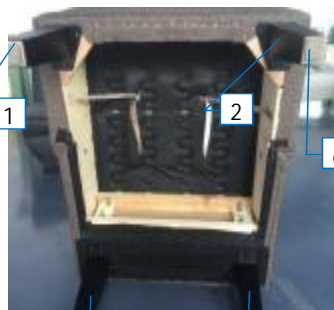

REPLACEMENT PART DESCRIPTION FORM

MODEL #:3623260/3623160/3623060/3622960

PART#	DESCRIPTION	USED ON:	MRP#		MATERIAL	QTY.	FACTORY USE ONLY!!	
							PACK	P/M
1	Front Left Leg(L=193mm)前左脚	3623260/3623160/3623060/3622960	R44690		Metal+Wood	1	F	M
2	Front Right Leg(L=193mm)前右脚	3623260/3623160/3623060/3622960	R44805		Metal+Wood	1	F	M
3	Back Left Leg (L=193mm)后左脚	3623260/3623160/3623060/3622960	R44692		Metal+Wood	1	F	M
4	Back Right Leg (L=193mm)后右脚	3623260/3623160/3623060/3622960	R44806		Metal+Wood	1	F	M
5	Hardware Pack 五金包	3623260/3623160/3623060/3622960	R44693		Allen Bolt(M6x20mm) 12pcs Allen Bolt(M8x50mm) 2pcs Threaded Rod (M8x80mm) 4pcs Washer(8mmx16mm) 6Pcs Nut(M8mm) 4pcs Allen Wrench 1pc Open Wrench 1pc	1	G	P
6	Foot Pad (30mmx30mm)脚垫	3623260/3623160/3623060/3622960	R44694		Felt	4	G	P

3 4